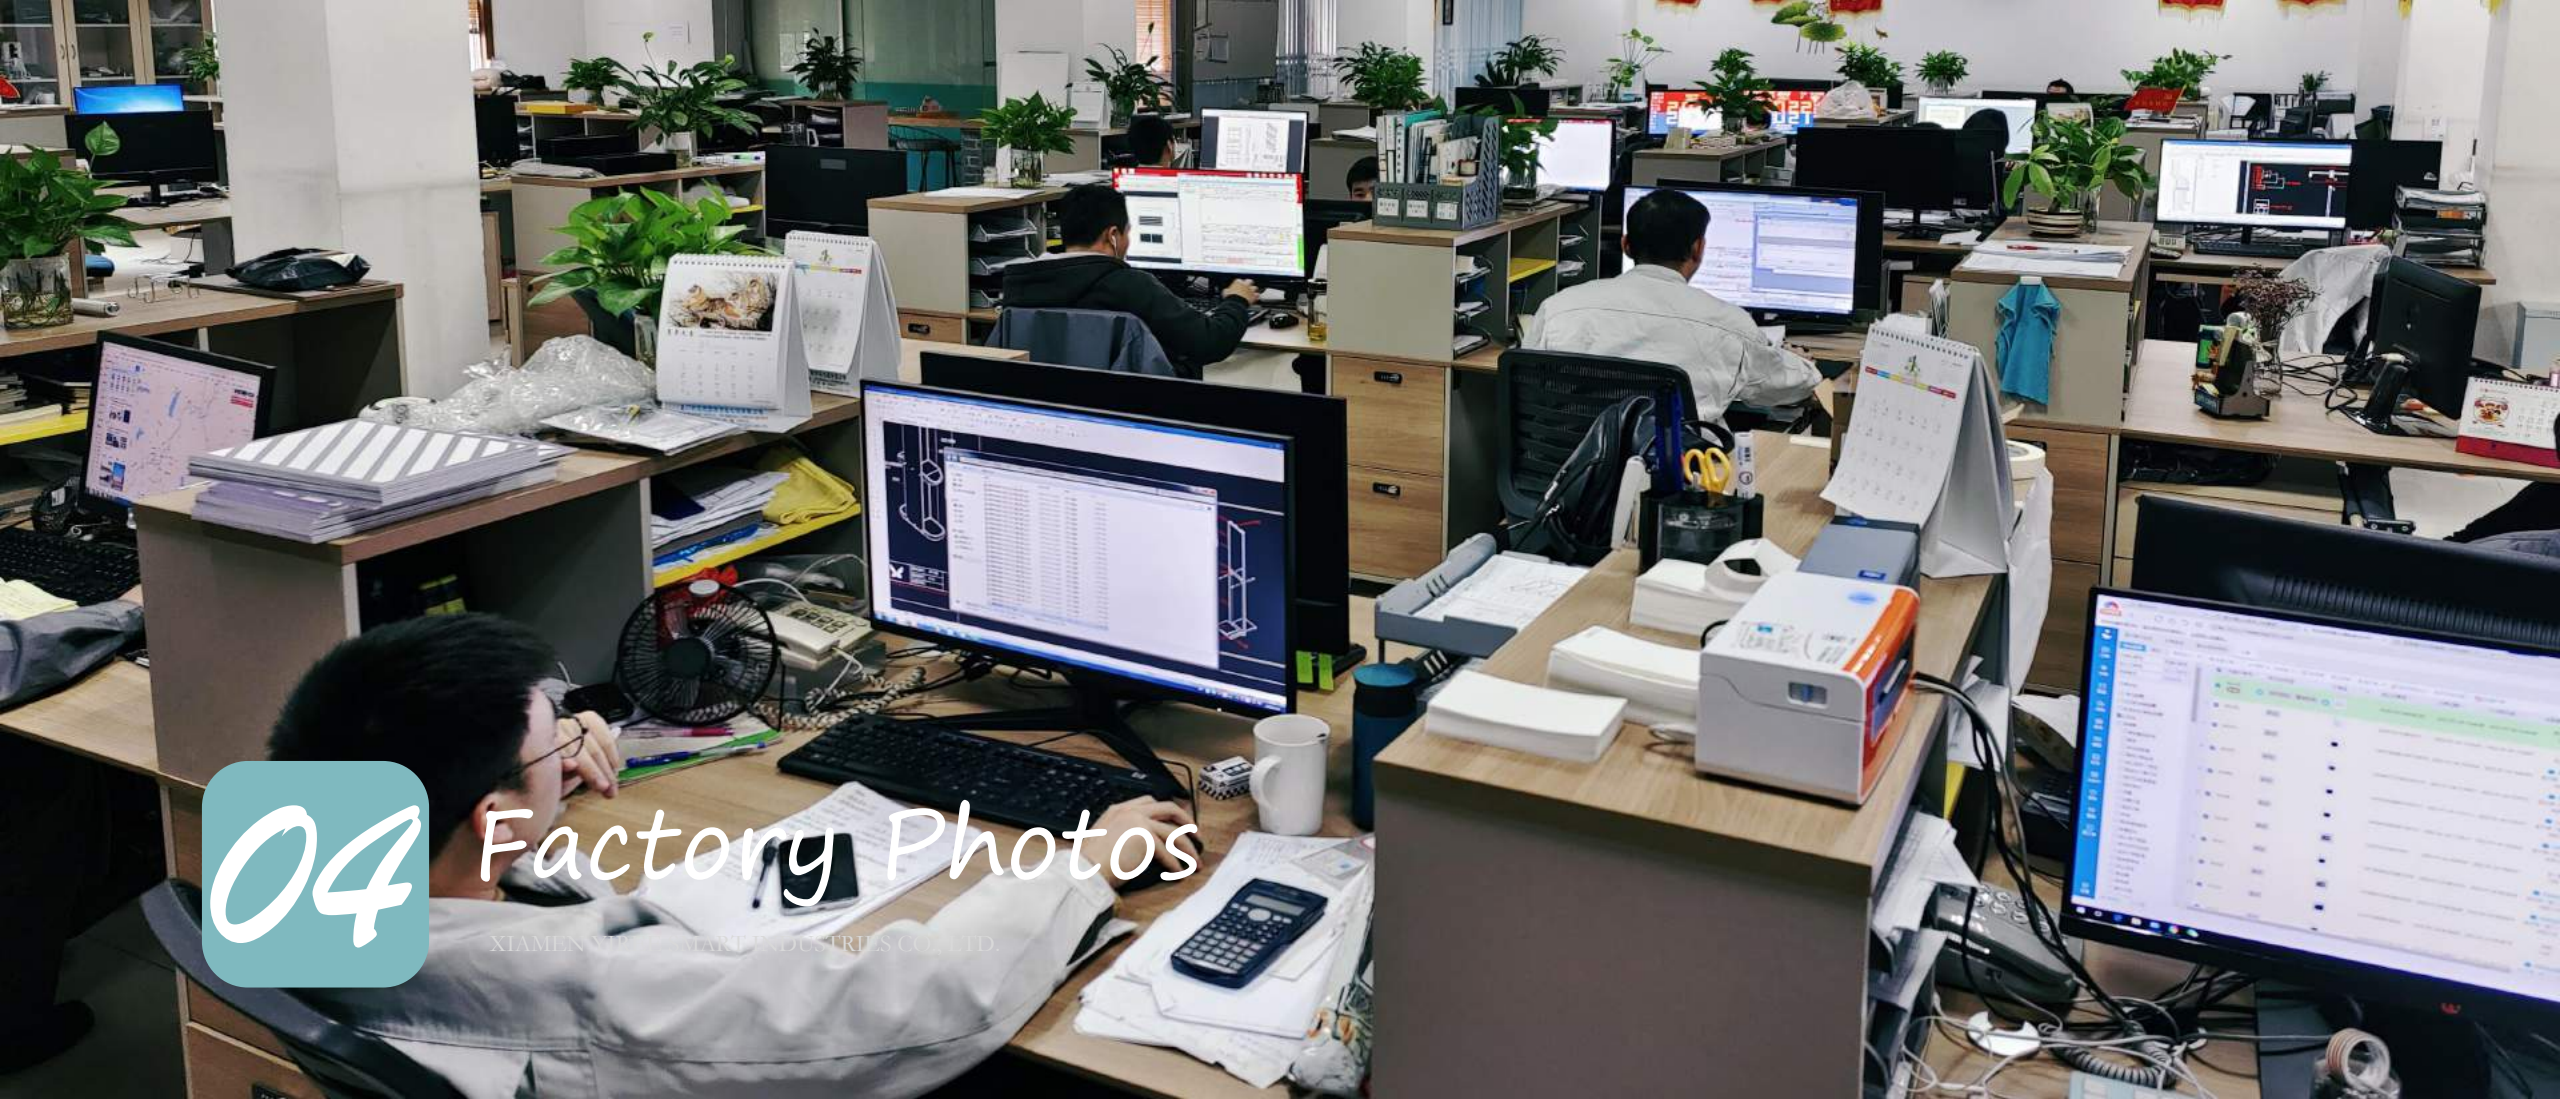

XIAMEN YIREE SMART INDUSTRIES CO., LTD.

Robot welding area

Factory Photos

XIAMEN YIREE SMART INDUSTRIES CO.,LTD

2 Powder coating lines

03 *Plating Area*

XIAMEN YITREE SMART INDUSTRIES CO., LTD.

2 High-quality automatic plating lines