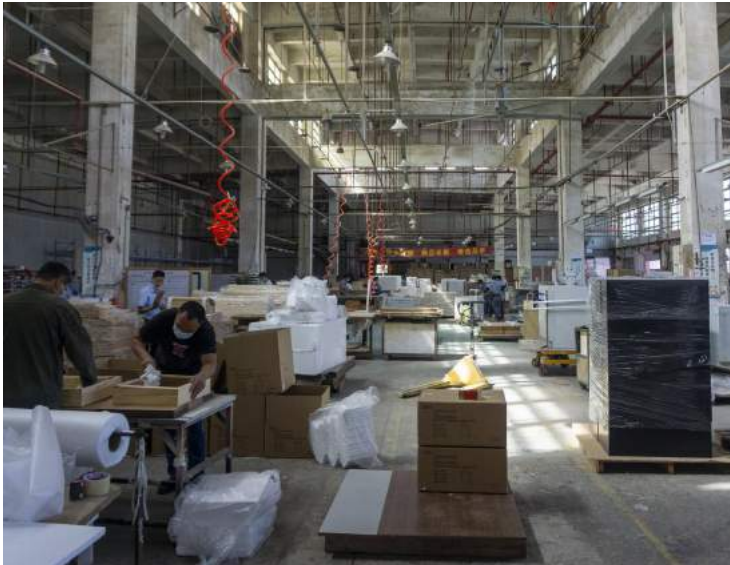

IN 2006

Our second metal factory with 400,000 sq. ft. was opened. Three factories (2 metal factories plus 1 wood factory) together, we now have 800,000 sq. ft in total with over 1,000 employees. The monthly capacity of our company (3 factories together) is over 250×40' container shipments in average.

Storage capacity management

Customer complaint handling

China
Viree

Metal production workshop

Sewerage system

Dusts treatment

Wood processing

Wood processing
Dusts treatment

Wood processing
Dusts treatment

Certificates

ISO 9001:2015

SA 8000:2008

ISO 14001

FSC

01

Factory Photos